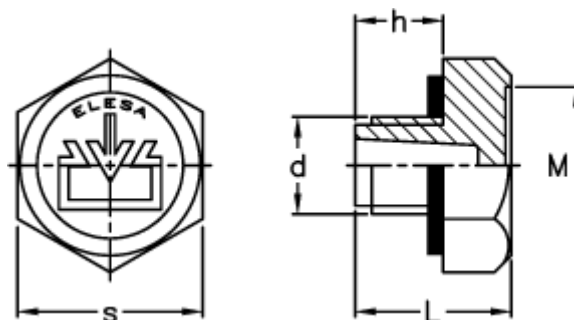

Data Sheet

Article number: 2311058571

Description: E+G Oil fill plug
TCD.40x1,5, black

Measures

d = M40x1,5

h = 14

L = 24

M = 38.0

s = 46

Tightening torque N m = 15 til 18